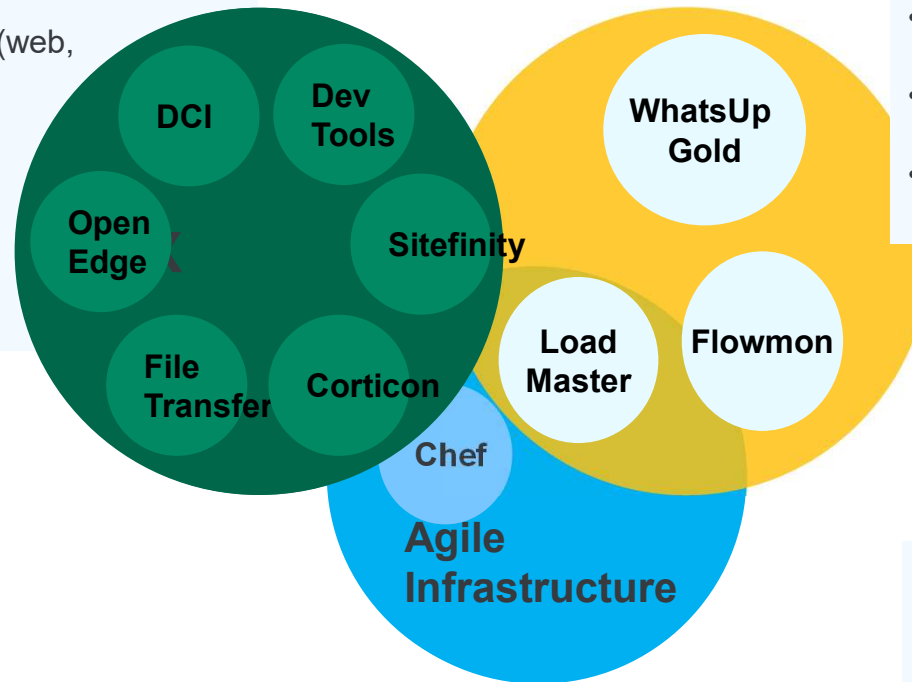

# Experience Composition in the Digital World

## Digital Experience (DX) Management

- Multichannel experience (web, mobile, chat, headless)
- Decoupled presentation
- Content Management
- Digital decisions
- Data and application integration

## Application Experience (AX) Management

- Application, network and infrastructure visibility
- Intelligent application and service delivery
- Multi-dimension workload and network security